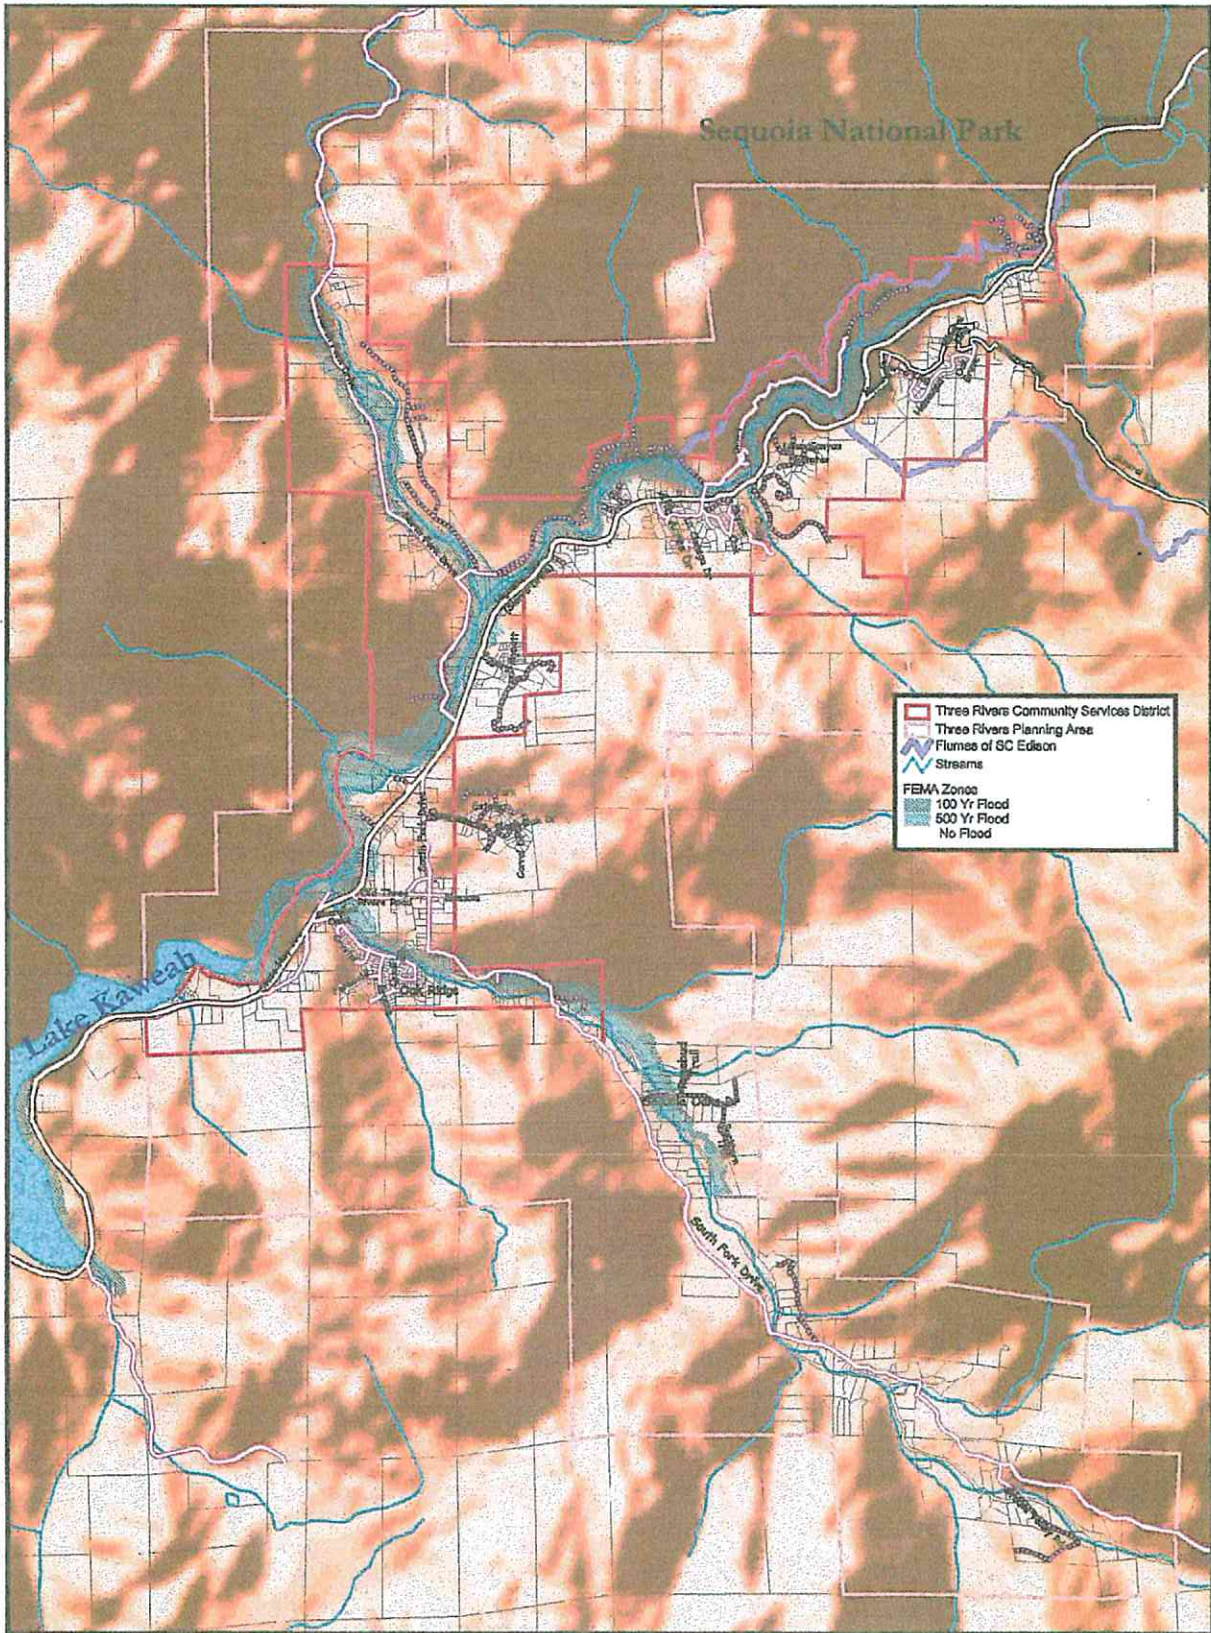

**(i) PLACE FEMA MAPS ON WEBPAGE**

**ATTACHMENT 1  
THREE RIVERS FEMA FLOOD ZONES**

1 0 1 2 Miles

# Three Rivers Streams and FEMA Zones

Tulare County Resource Management Agency

Three Rivers  
Community Plan

Exhibit 8  
GIS/mpt-Oct00